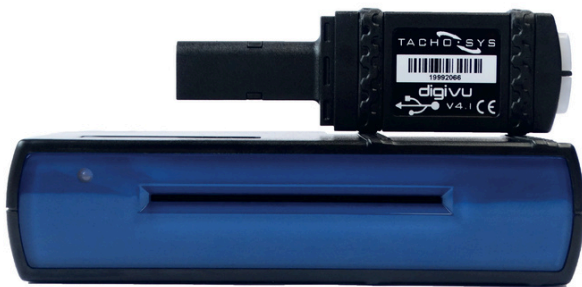

CONVEY

digivu+

Portable Driver Card & Vehicle Unit Download

Low Cost Combination for Driver Card & Vehicle Unit Download

Key Features

- A fast & efficient download tool
- Downloads vehicle unit and driver card data
- Customisable settings to optimise performance
- Intelligent internal file management
- Helps you to stay legally compliant
- Easy to use and understand

Vehicle Unit & Driver Card Combo

The power of digivu has been combined with our card reading technology to give you a low cost yet highly efficient way to download vehicle unit and driver card files. The digivu+ card reader is powered by an independent battery source which in turn powers the digivu.